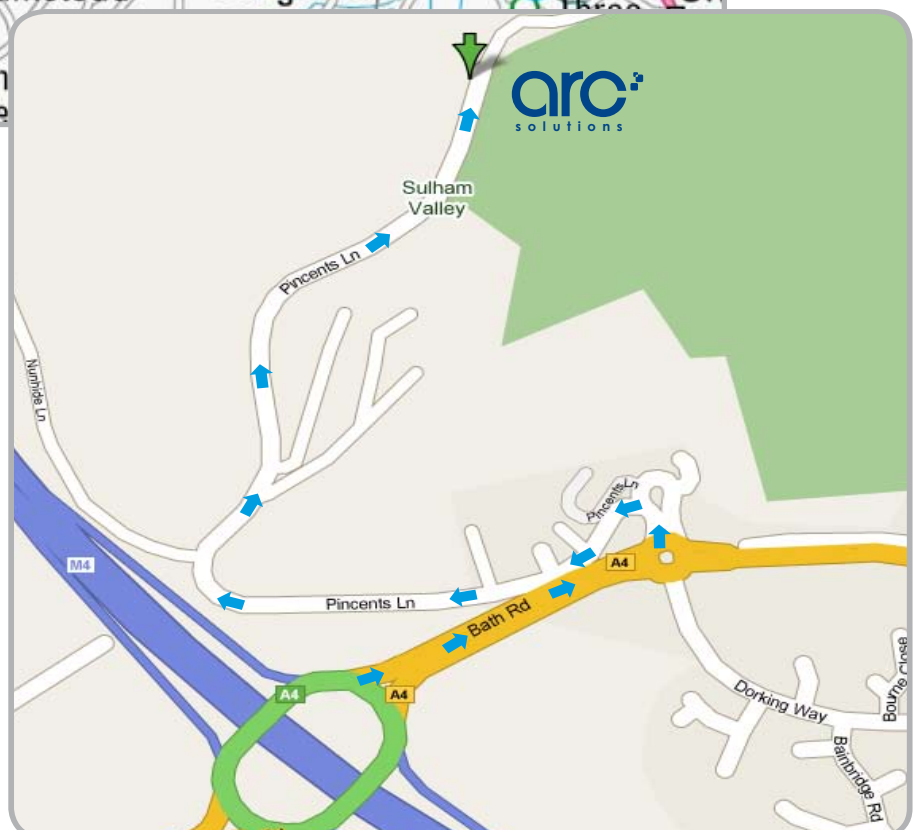

# map & directions

## From the M4:

Leave the M4 at Junction 12, (Theale, Reading West and A4), join the A4 towards Reading and stay in the left hand lane. At the roundabout take the first exit towards Sainsbury's followed by an immediate left into Pincents Lane. Follow this road for approximately 1 mile past the sign for Pincents Manor Hotel and then turn right into Turnhams Green Park. Follow the road round and you will find Innovation house in front of you. Car parking is available.

## By Train:

The closest train station is Theale, located approximately 2 miles from the Arc Solutions office. Trains arrive and depart every 30 minutes and a taxi can be taken from the station to Turnhams Green Park. For further information please contact the National Rail Service on 08457 484950 or visit <http://www.nationalrail.co.uk/>