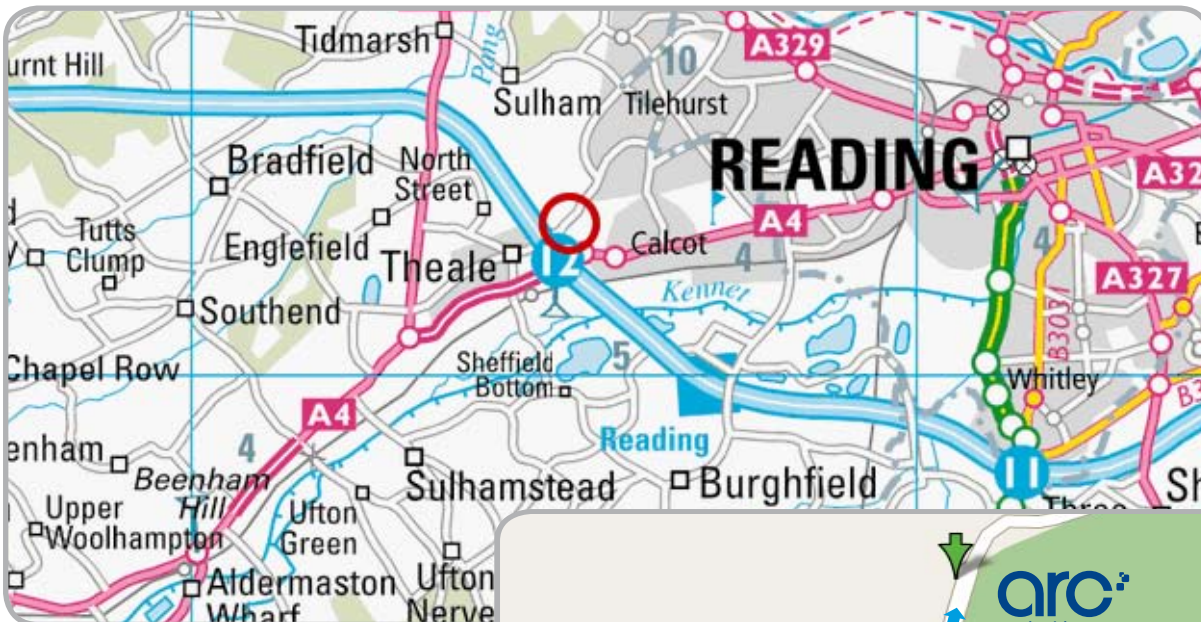

# map & directions

## From the M4:

Leave the M4 at Junction 12, (Theale, Reading West and A4), join the A4 towards Reading and stay in the left hand lane. At the roundabout take the first exit towards Sainsbury's followed by an immediate left into Pincents Lane. Follow this road for approximately 1 mile past the sign for Pincents Manor Hotel and then turn right into Turnhams Green Park. Follow the road round and you will find Innovation house in front of you. Car parking is available.

## By Train:

The closest train station is Theale, located approximately 2 miles from the Arc Solutions office. Trains arrive and depart every 30 minutes and a taxi can be taken from the station to Turnhams Green Park. For further information please contact the National Rail Service on 08457 484950 or visit <http://www.nationalrail.co.uk/>